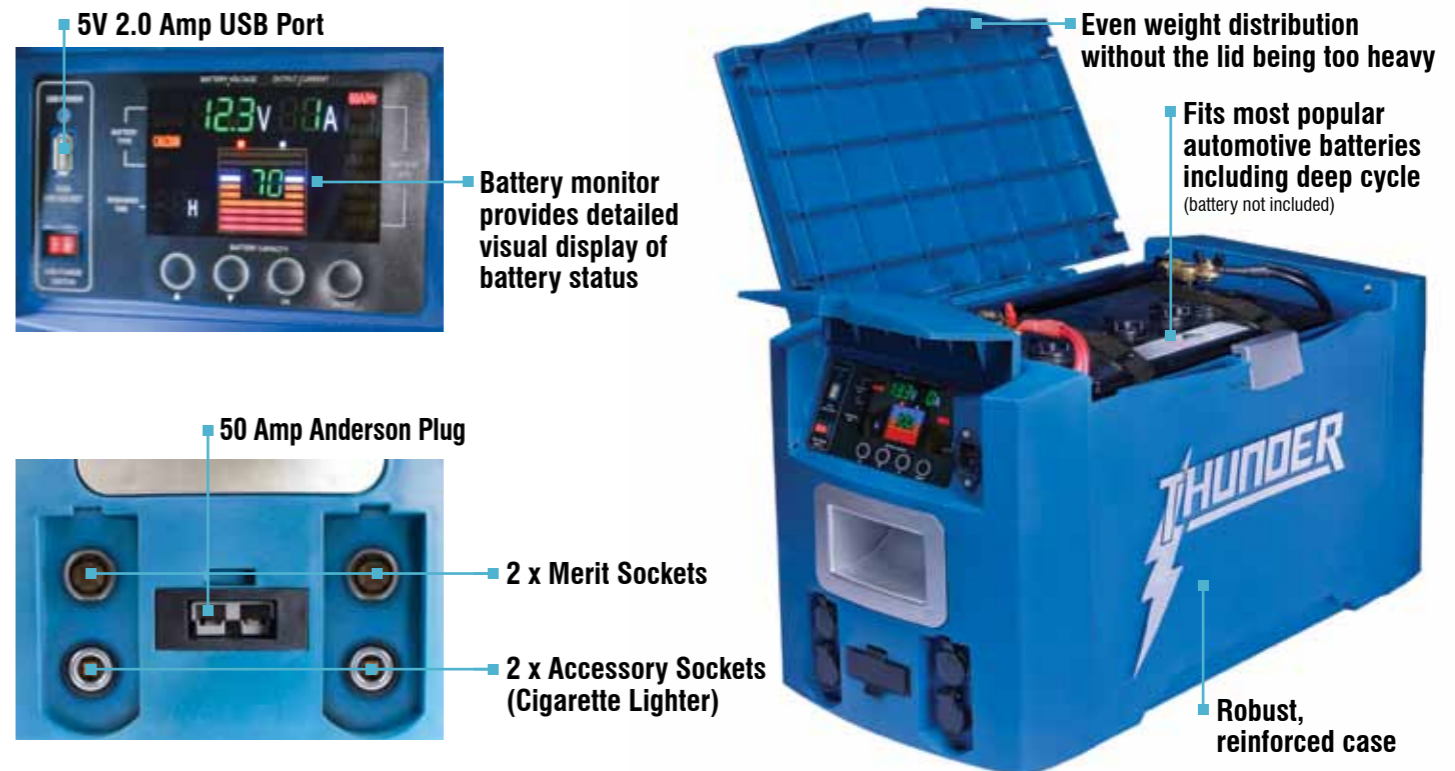

Connection to your Weekend Escape