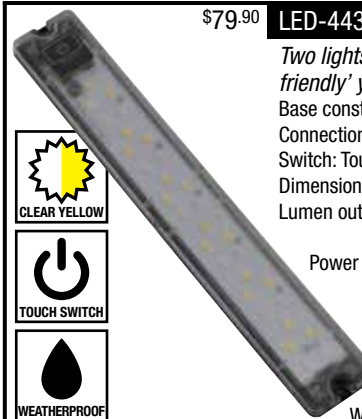

MORE LIGHT, LESS POWER

PHOTOS FOR ILLUSTRATION PURPOSES ONLY – ITEMS NOT NECESSARILY TO SCALE. OVERALL DIMENSIONS SHOWN. SPECIFICATIONS VERIFIED BY THE SOUTH AFRICAN BUREAU OF STANDARDS SUBJECT TO CHANGE WITHOUT NOTICE. FOR MORE INFORMATION VISIT www.dolium.com.au

\$64.90 LED-43060 18 LED Clear Light

18 LEDs give you ample light with the option of three brightness settings – low, medium and high.

Base construction: ABS Plastic
 Connection: Wire in
 Switch: Touch – Low/Medium/High
 Dimensions: 250 x 38 x 12mm
 Lumen output: Low 75, Medium 284, High 547
 Power draw (mA @ 12v): Low 52, Medium 197, High 389
 Additional functions:
 Auto Eco mode 11v, Auto Shutdown 10v, Strobe
 Voltage: 10v to 30v
 Weatherproof IP66 Rated

\$79.90 LED-44360 18 LED Clear + 12 LED Yellow

Two lights in one – switch between clear or 'insect friendly' yellow LEDs with three separate settings.

Base construction: ABS Plastic
 Connection: Wire in
 Switch: Touch – Low/Medium/High
 Dimensions: 250 x 38 x 12mm
 Lumen output: White – Low 75, Medium 284, High 547
 Yellow – Low 17, Medium 58, High 90
 Power draw (mA @ 12v):
 White – Low 52, Medium 197, High 389
 Yellow – Low 37, Medium 106, High 210
 Additional functions: Auto Eco mode 11v, Auto Shutdown 10v, Strobe
 Voltage: 10v to 30v
 Weatherproof IP66 Rated