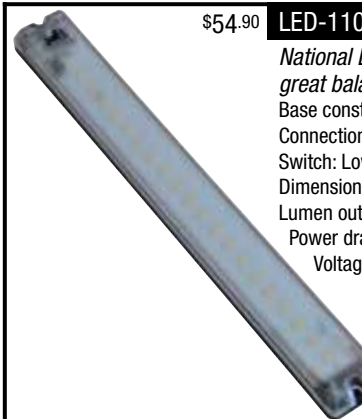

\$64.90 LED-43060 18 LED Clear Light

18 LEDs give you ample light with the option of three brightness settings – low, medium and high.

Base construction: ABS Plastic
 Connection: Wire in
 Switch: Touch – Low/Medium/High
 Dimensions: 250 x 38 x 12mm
 Lumen output: Low 75, Medium 284, High 547
 Power draw (mA @ 12v): Low 52, Medium 197, High 389
 Additional functions:
 Auto Eco mode 11v, Auto Shutdown 10v, Strobe
 Voltage: 10v to 30v
 Weatherproof IP66 Rated

\$79.90 LED-44360 18 LED Clear + 12 LED Yellow

Two lights in one – switch between clear or 'insect friendly' yellow LEDs with three separate settings.

Base construction: ABS Plastic
 Connection: Wire in
 Switch: Touch – Low/Medium/High
 Dimensions: 250 x 38 x 12mm
 Lumen output: White – Low 75, Medium 284, High 547
 Yellow – Low 17, Medium 58, High 90
 Power draw (mA @ 12v):
 White – Low 52, Medium 197, High 389
 Yellow – Low 37, Medium 106, High 210
 Additional functions: Auto Eco mode 11v, Auto Shutdown 10v, Strobe
 Voltage: 10v to 30v
 Weatherproof IP66 Rated

\$29.90 LED-01030 9 LED Light Clear Lens

A compact light that suits tight installations where you want the versatility of switching brightness.

Base construction: ABS Plastic
 Connection: Wire in
 Switch: Low/High
 Dimensions: 200 x 30 x 16mm
 Lumen output: Dim 62, Bright 176
 Power draw (mA @ 12v): Dim 61, Bright 190
 Voltage: 10v to 15v