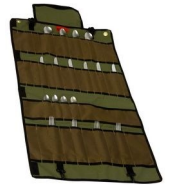

BOAB SOLUTIONS

BRIGHT IDEAS FOR YOUR 4x4

OLISS Insect Screen Small

Mesh Insect Screen made from high quality black "shade cloth" material with a full border seam and elastic cords fitted with hooks for simple installation & removal.
Dimensions: 500mm x 800mm (Can be used either way).

OLISL Insect Screen Large

Mesh Insect Screen made from high quality black "shade cloth" material with a full border seam and elastic cords fitted with hooks for simple installation & removal.
Dimensions: 800mm x 1000mm (Can be used either way).

OLSO Seat Organiser

Simple light weight canvas seat organiser with 4 large pockets.
Hangs over headrest supports and secures with adjustable straps.

OLCO4 Cutlery Organiser

Canvas pouch that folds to a compact and rattle free storage solution for your camping cutlery and cooking tools
Opens to a large area with hooks to hang in a convenient location.
Sufficient pockets for a 4 person setting.

OLWTD Wheel Tie Down

3 Leg Strap and Ratchet mechanism to securely hold a spare wheel or other difficult objects.
Attach to roof rack using eye bolts or similar. Each strap has non slip metal buckle and lots of length to suit larger wheels.