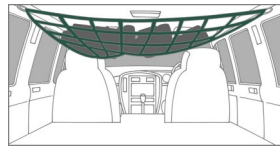

OLRNL Roof Net Large

Quality webbing net with corner metal rings and securing straps.
Attach to grab handles or bolt the metal mounting tabs included with the net.
Can be used vertically as a form of cargo barrier
Dimensions: 900mm wide x 1100mm long