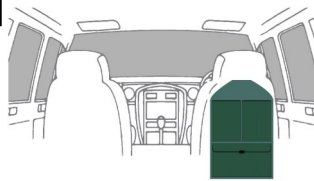

OLSO Seat Organiser

Simple light weight canvas seat organiser with 4 large pockets.
Hangs over headrest supports and secures with adjustable straps.

OLCO4 Cutlery Organiser

Canvas pouch that folds to a compact and rattle free storage solution for your camping cutlery and cooking tools
Opens to a large area with hooks to hang in a convenient location.
Sufficient pockets for a 4 person setting.