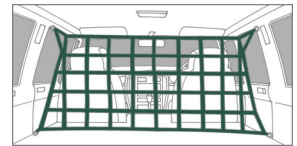

OLBRLR Cargo Barrier Net

Webbing Barrier Net for larger 4WD wagons with securing straps and metal mounting rings
Ideal for extra protection when a metal cargo barrier is not possible or desirable.
Dimensions: 1400mm across the base, 1050mm across the top, 650mm high.