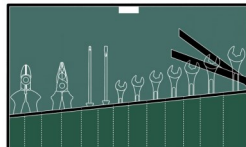

OLWTD Wheel Tie Down

3 Leg Strap and Ratchet mechanism to securely hold a spare wheel or other difficult objects.
Attach to roof rack using eye bolts or similar. Each strap has non slip metal buckle and lots of length to suit larger wheels.

OLTR Tool Organiser

Canvas pouch to store necessary tools which folds and can be rolled into compact and rattle free storage. Has 13 pockets ranging from 130mm—190mm height.
Dimensions when open: 800mm wide x 480mm high