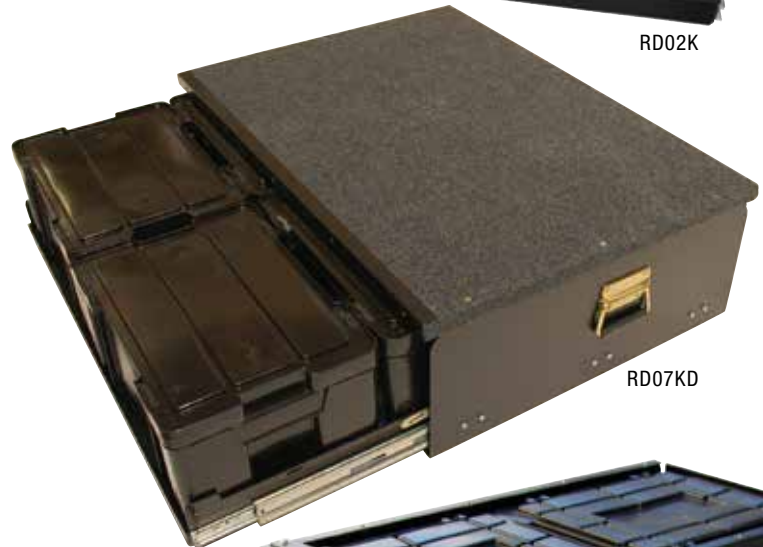

RD07KD

SINGLE LEVEL MODELS

PART No.	DESCRIPTION	WIDTH (mm)	LENGTH (mm)	HEIGHT (mm)
RD01K	3 Gomo boxes	500	980	255
RDDEF1K	4 Gomo boxes	700	910	255
RD03K	6 Gomo boxes	950	950	255
RD10K	4 Wolfpack boxes	860	1050	270
RDUNI	2 Sliding drawers	940	880	480

DOUBLE DECKER MODELS

PART No.	DESCRIPTION	WIDTH (mm)	LENGTH (mm)	HEIGHT (mm)
RD04K	6 Gomo boxes	500	980	500
RD11K	4 Wolfpack boxes	470	1050	525

COMBO UNITS WITH TOP DECKS

PART No.	DESCRIPTION	WIDTH (mm)	LENGTH (mm)	HEIGHT (mm)
RD02K	6 Gomo box with sliding top deck	950	980	300+lip
RD07KD	4 Gomo box with fixed top deck	940	640	270
RD06KT	4 Gomo Box with tray and fridge slide	930	890-950	600